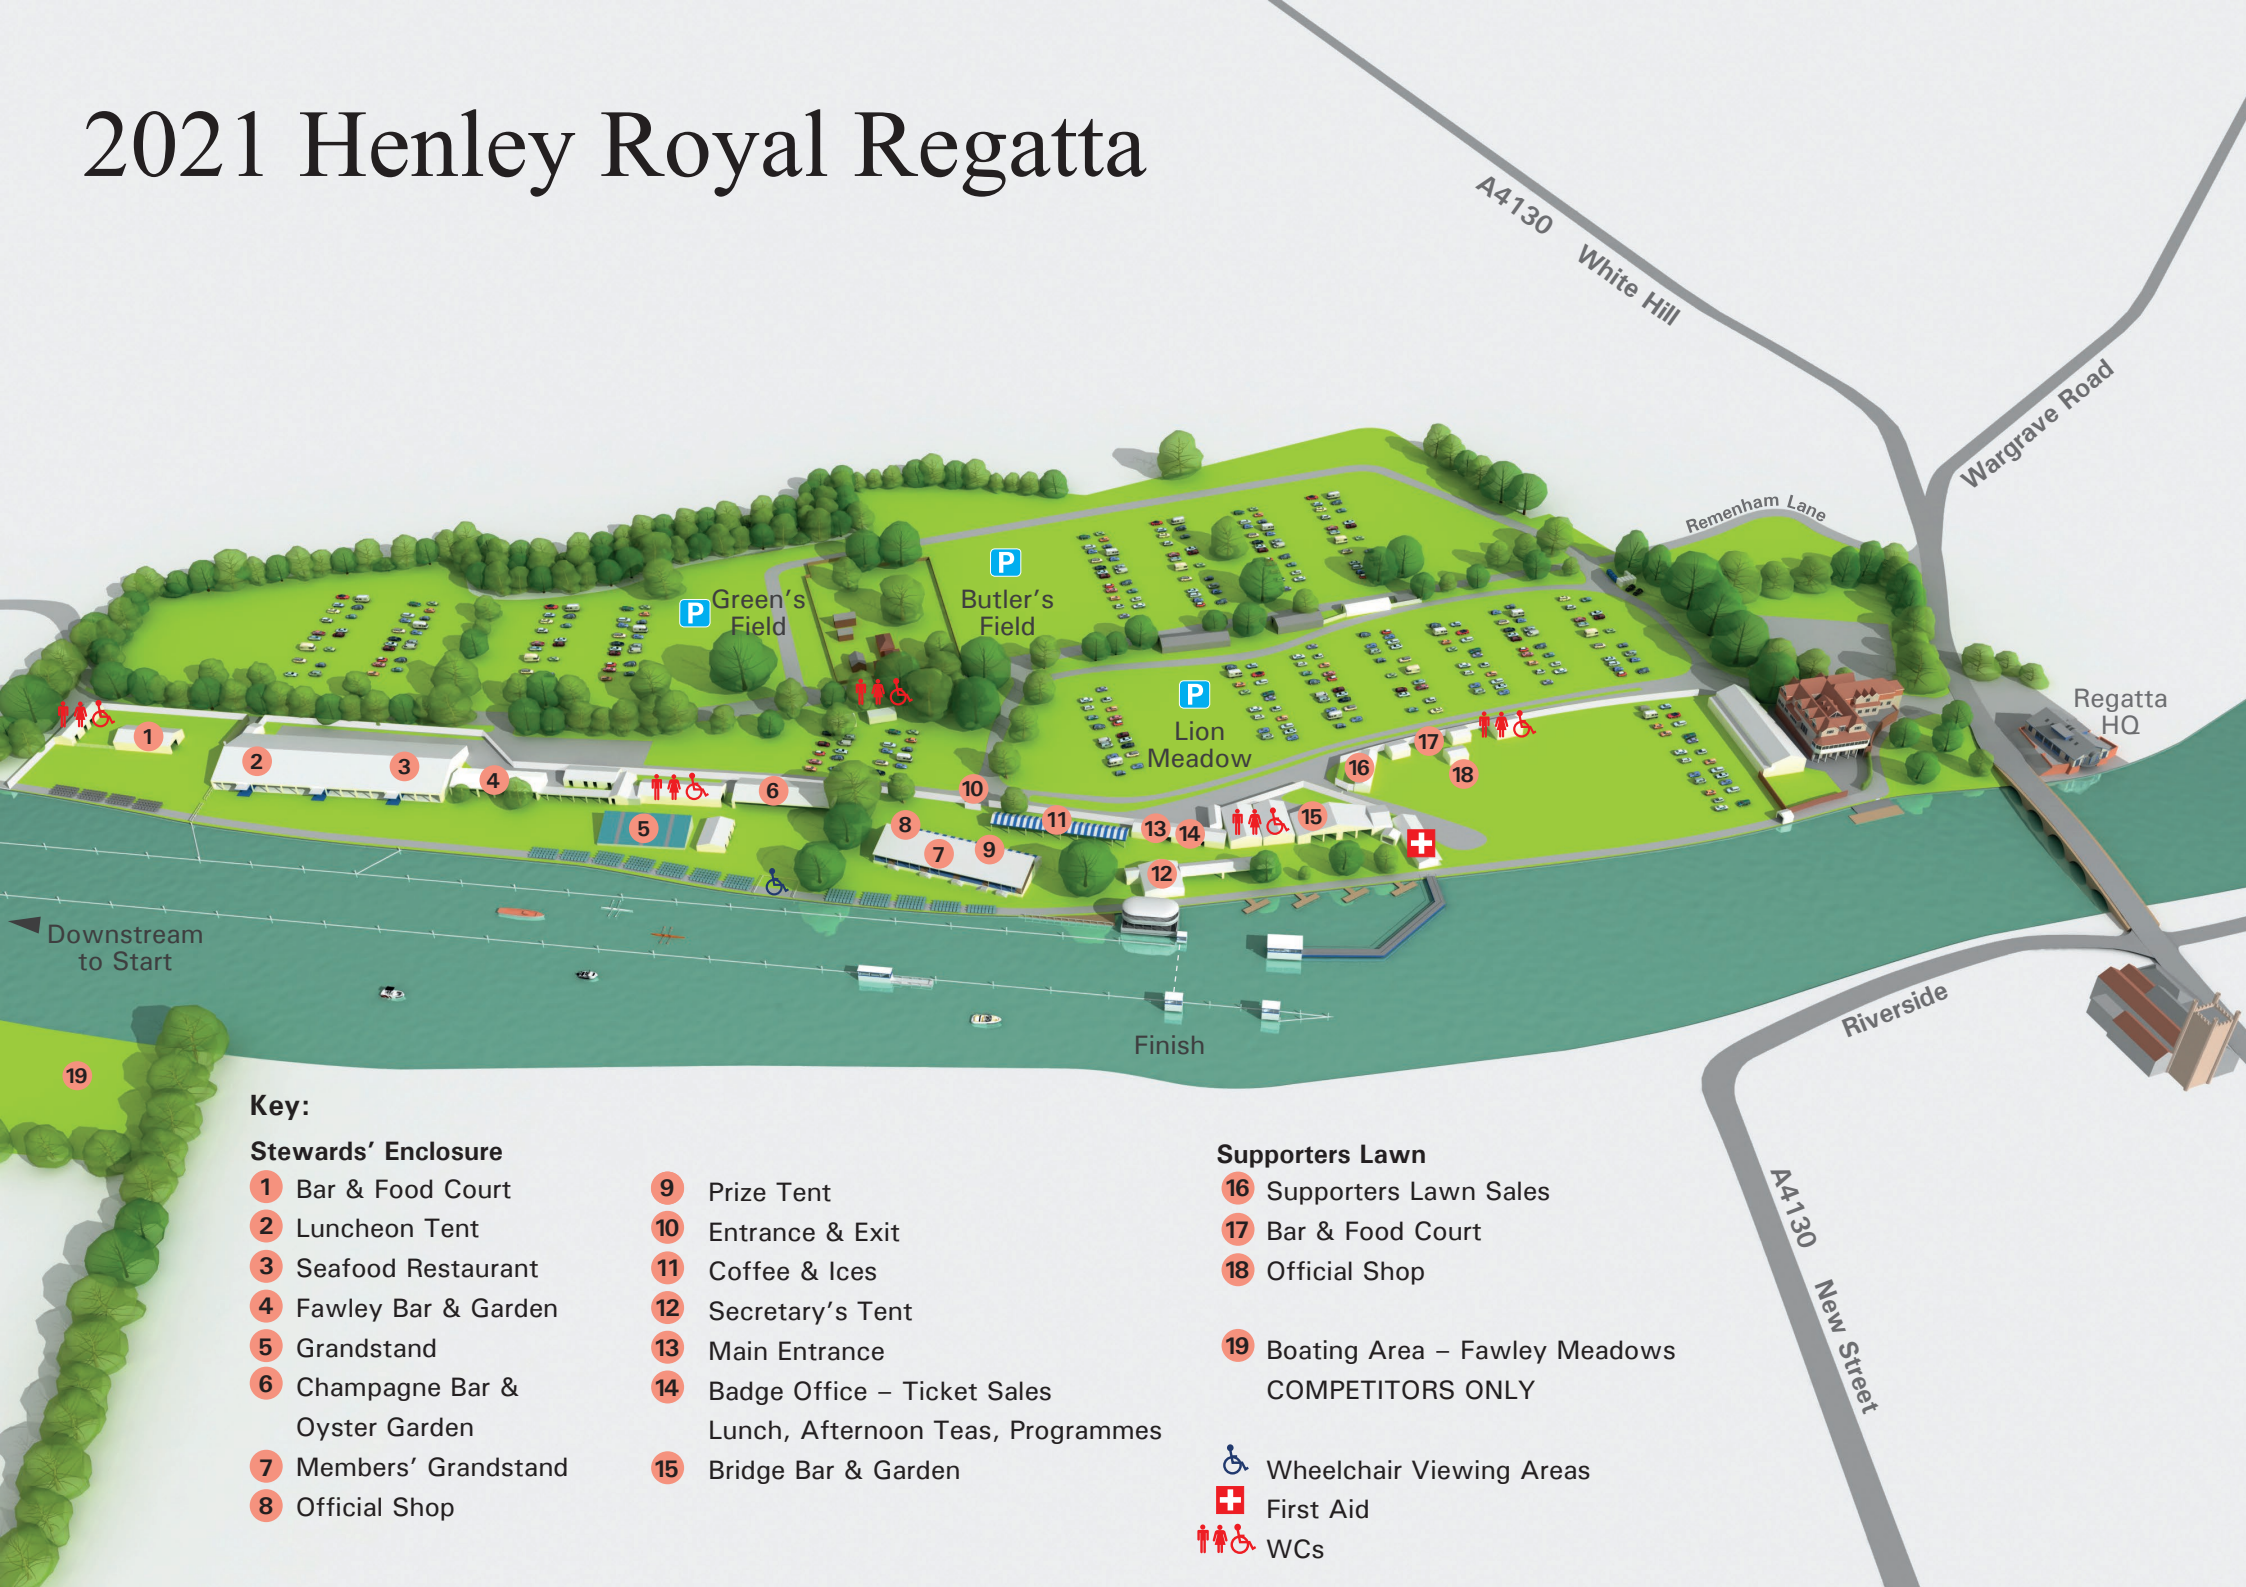

2021 Henley Royal Regatta

Key:

Stewards' Enclosure

- 1 Bar & Food Court
- 2 Luncheon Tent
- 3 Seafood Restaurant
- 4 Fawley Bar & Garden
- 5 Grandstand
- 6 Champagne Bar & Oyster Garden
- 7 Members' Grandstand
- 8 Official Shop

- 9 Prize Tent
- 10 Entrance & Exit
- 11 Coffee & Ices
- 12 Secretary's Tent
- 13 Main Entrance
- 14 Badge Office – Ticket Sales Lunch, Afternoon Teas, Programmes
- 15 Bridge Bar & Garden

Supporters Lawn

- 16 Supporters Lawn Sales
- 17 Bar & Food Court
- 18 Official Shop
- 19 Boating Area – Fawley Meadows
COMPETITORS ONLY

- Wheelchair Viewing Areas
- First Aid
- WCs