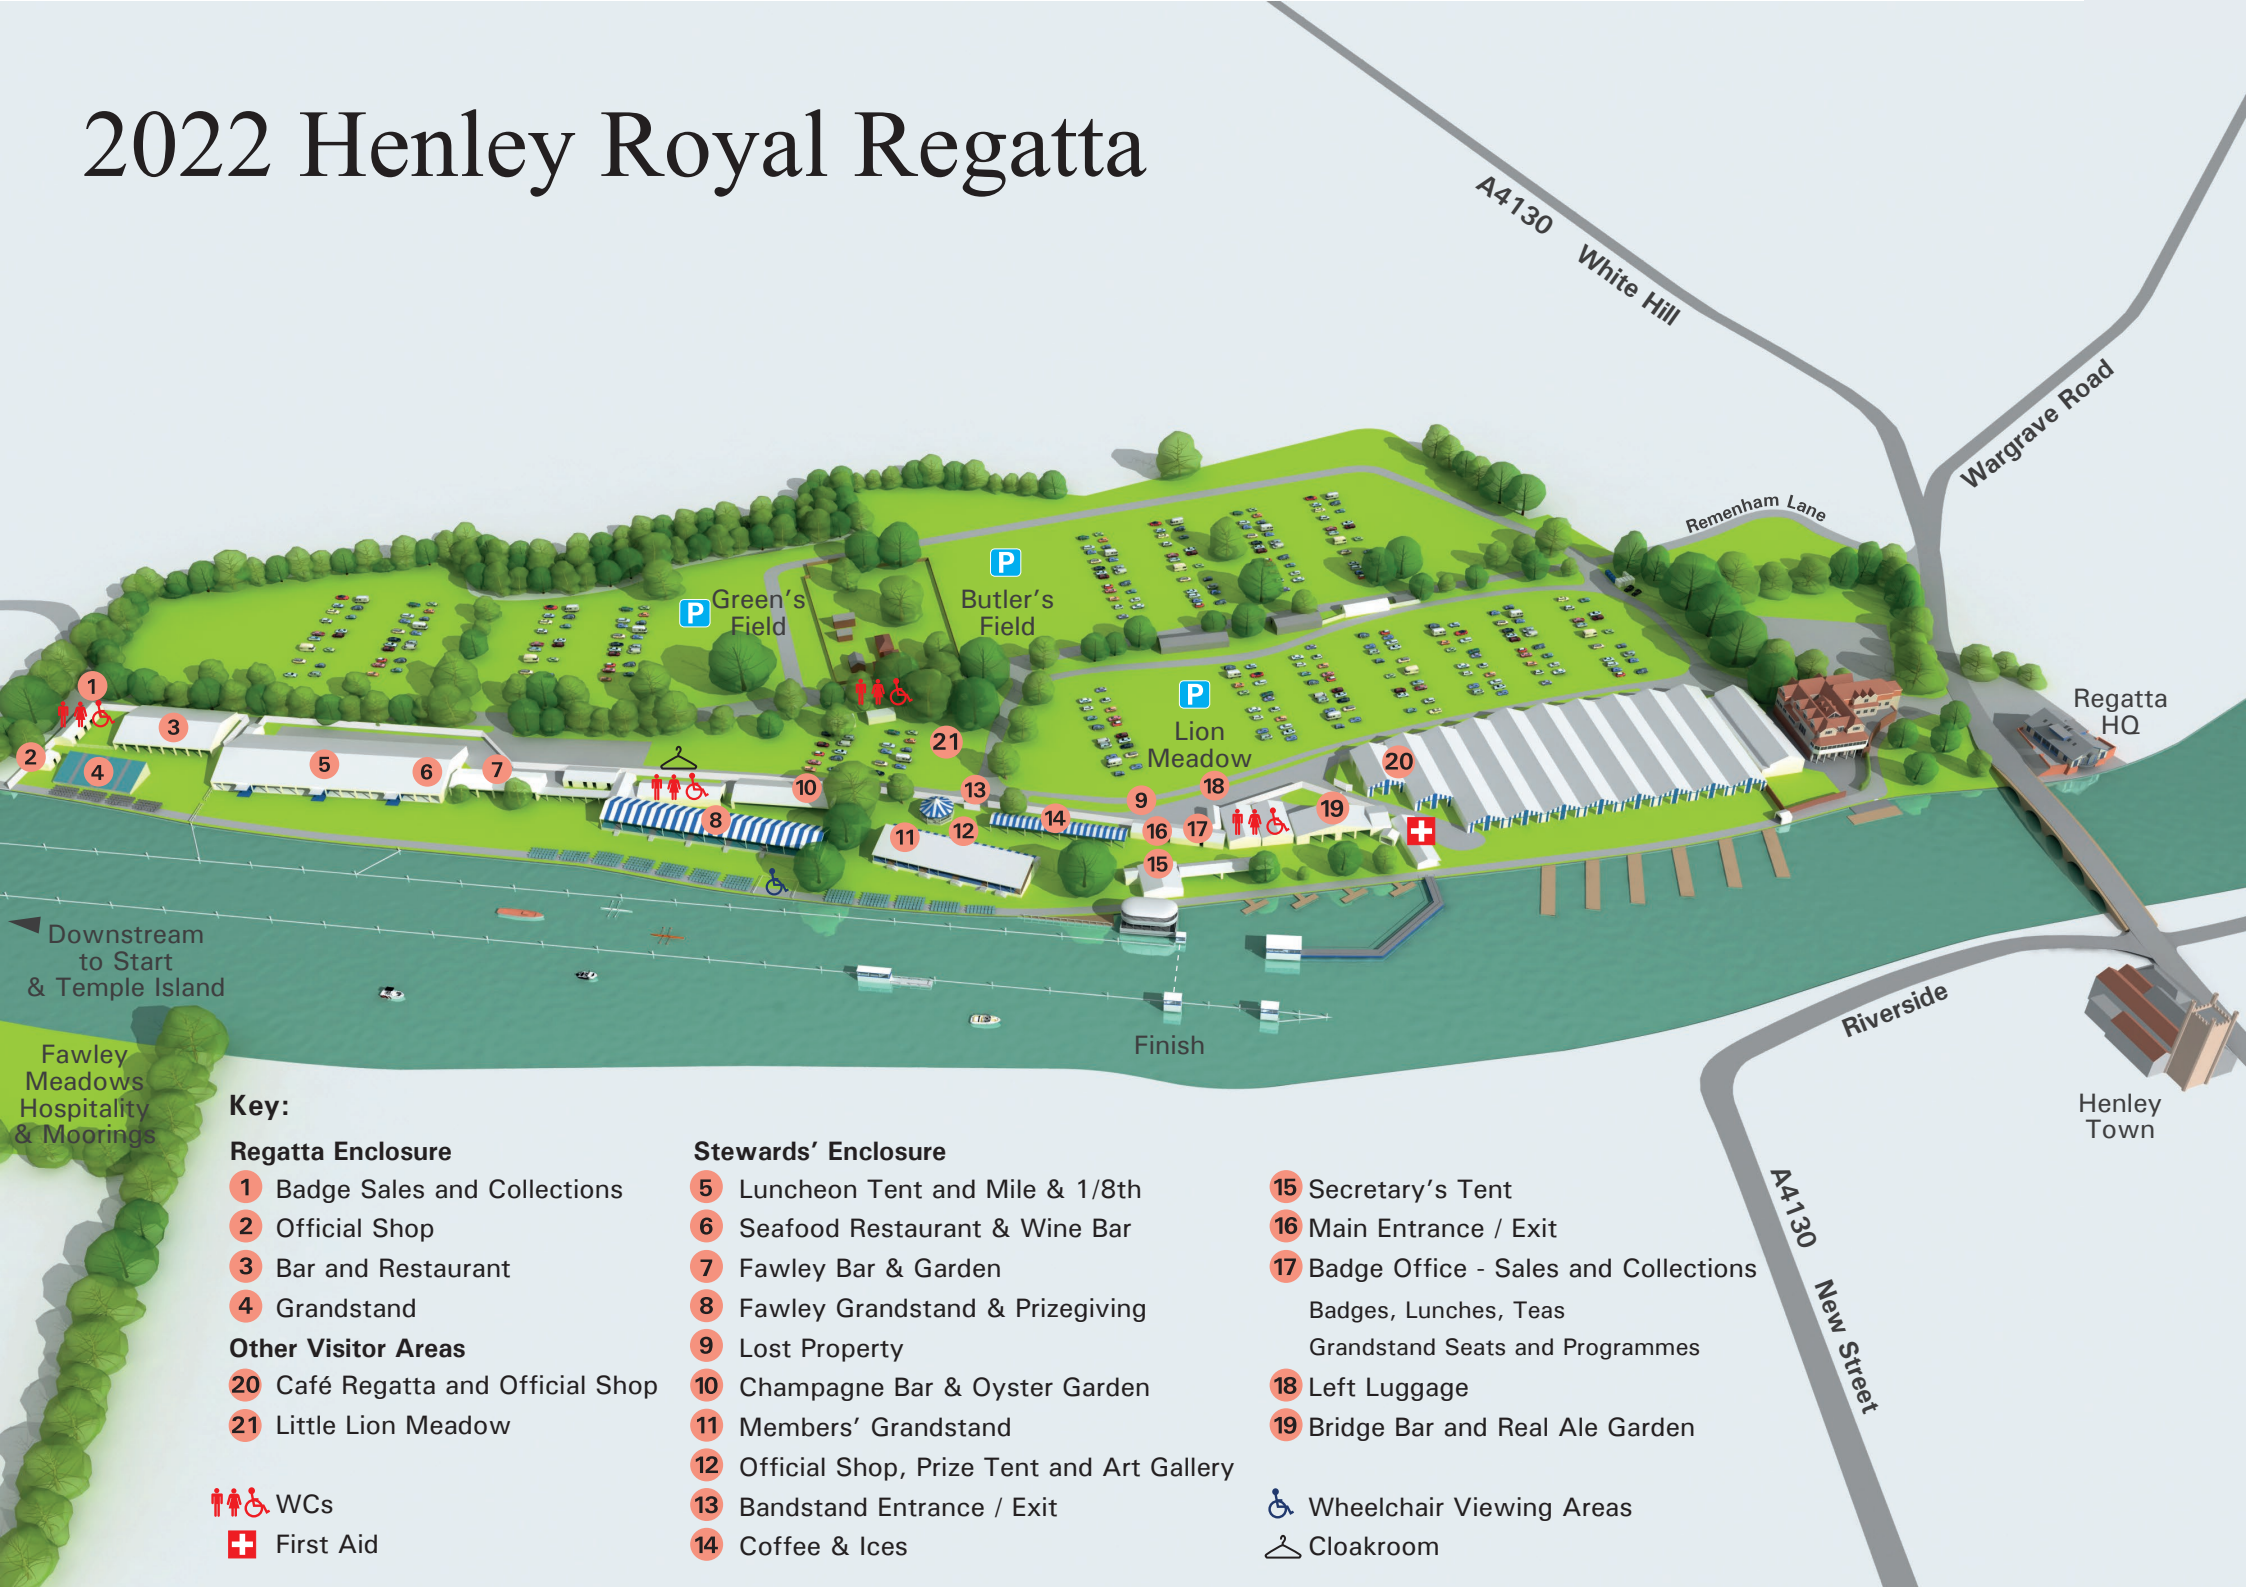

# 2022 Henley Royal Regatta

### Other Visitor Areas

- 20 Café Regatta and Official Shop
- 21 Little Lion Meadow

WCs

First Aid

### Stewards' Enclosure

- 5 Luncheon Tent and Mile & 1/8th
- 6 Seafood Restaurant & Wine Bar
- 7 Fawley Bar & Garden
- 8 Fawley Grandstand & Prizegiving
- 9 Lost Property
- 10 Champagne Bar & Oyster Garden
- 11 Members' Grandstand
- 12 Official Shop, Prize Tent and Art Gallery
- 13 Bandstand Entrance / Exit
- 14 Coffee & Ices

15 Secretary's Tent

16 Main Entrance / Exit

17 Badge Office - Sales and Collections  
Badges, Lunches, Teas  
Grandstand Seats and Programmes

18 Left Luggage

19 Bridge Bar and Real Ale Garden

Wheelchair Viewing Areas